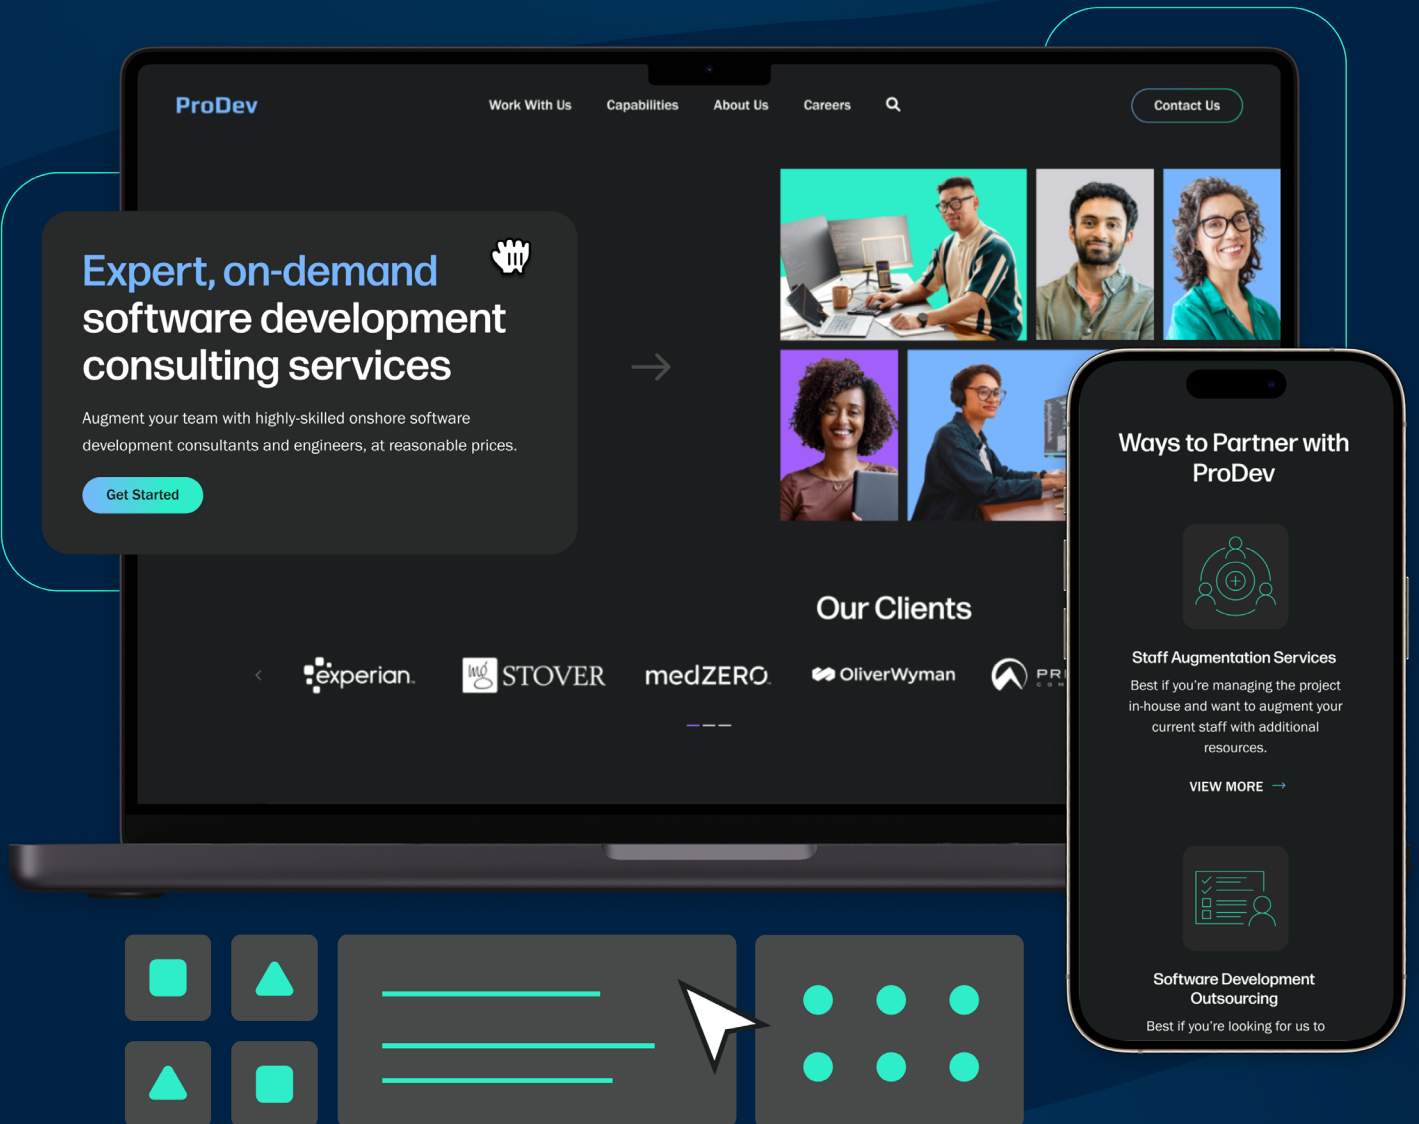

CASE STUDY

# Background:

Our client, ProDev, wanted to migrate their website to a more flexible, intuitive platform that their in-house team could update easily.

WebMechanix delivered with our WordPress “Backbone” block theme. The WebMechanix Backbone block theme takes flexibility to a whole new level. ProDev can now move content on a page simply by clicking a button. Entire blocks of content can be saved as modules and used again easily. Gone are the days when it took 48 hours (minimum!) to fix a typo or optimize a meta title.

# The Process:

In addition, our library of useful blocks helped ProDev to reformat their site, making it more visually engaging and SEO-friendly. And it created a whole new set of options for displaying content, like being able to highlight features with cards and icons, or add an accordion-style FAQ.

In other words, the WebMechanix Backbone block theme enabled ProDev to practically rebuild and redesign their website—without the headache and expense of redesigning their website.